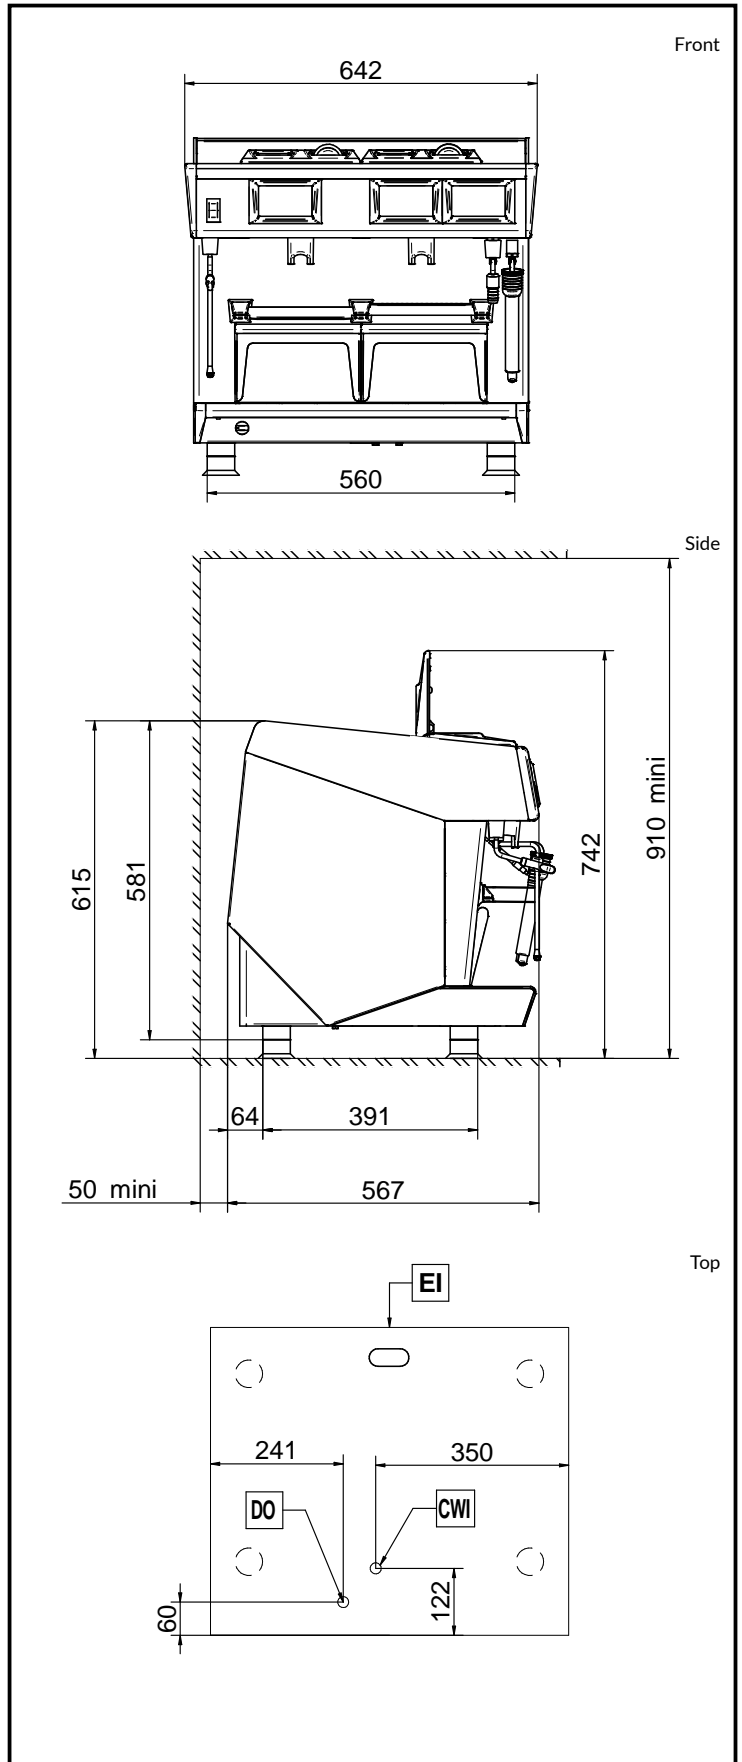

Pony 4, for 4 coffee ESE pods, Steamair

Electric

Supply voltage:

602601
(UPONY4PODSA) 400 V/3N ph/50 Hz

Electrical power max.: 4.7 kW

Plug type: Cable without plug

Water:

Cold water temperature
(min/max): 5 / 60 °C

Key Information:

External dimensions,
Width: 642 mm

External dimensions,
Depth: 570 mm

External dimensions,
Height: 580 mm

Net weight: 65 kg

Shipping volume: 0.69 m³

Sustainability

Current consumption: 7 Amps

Certifications

The company reserves the right to make modifications to the products without prior notice. All information correct at time of printing.

2024.04.09

Part of Electrolux
Professional
Group

UNIC